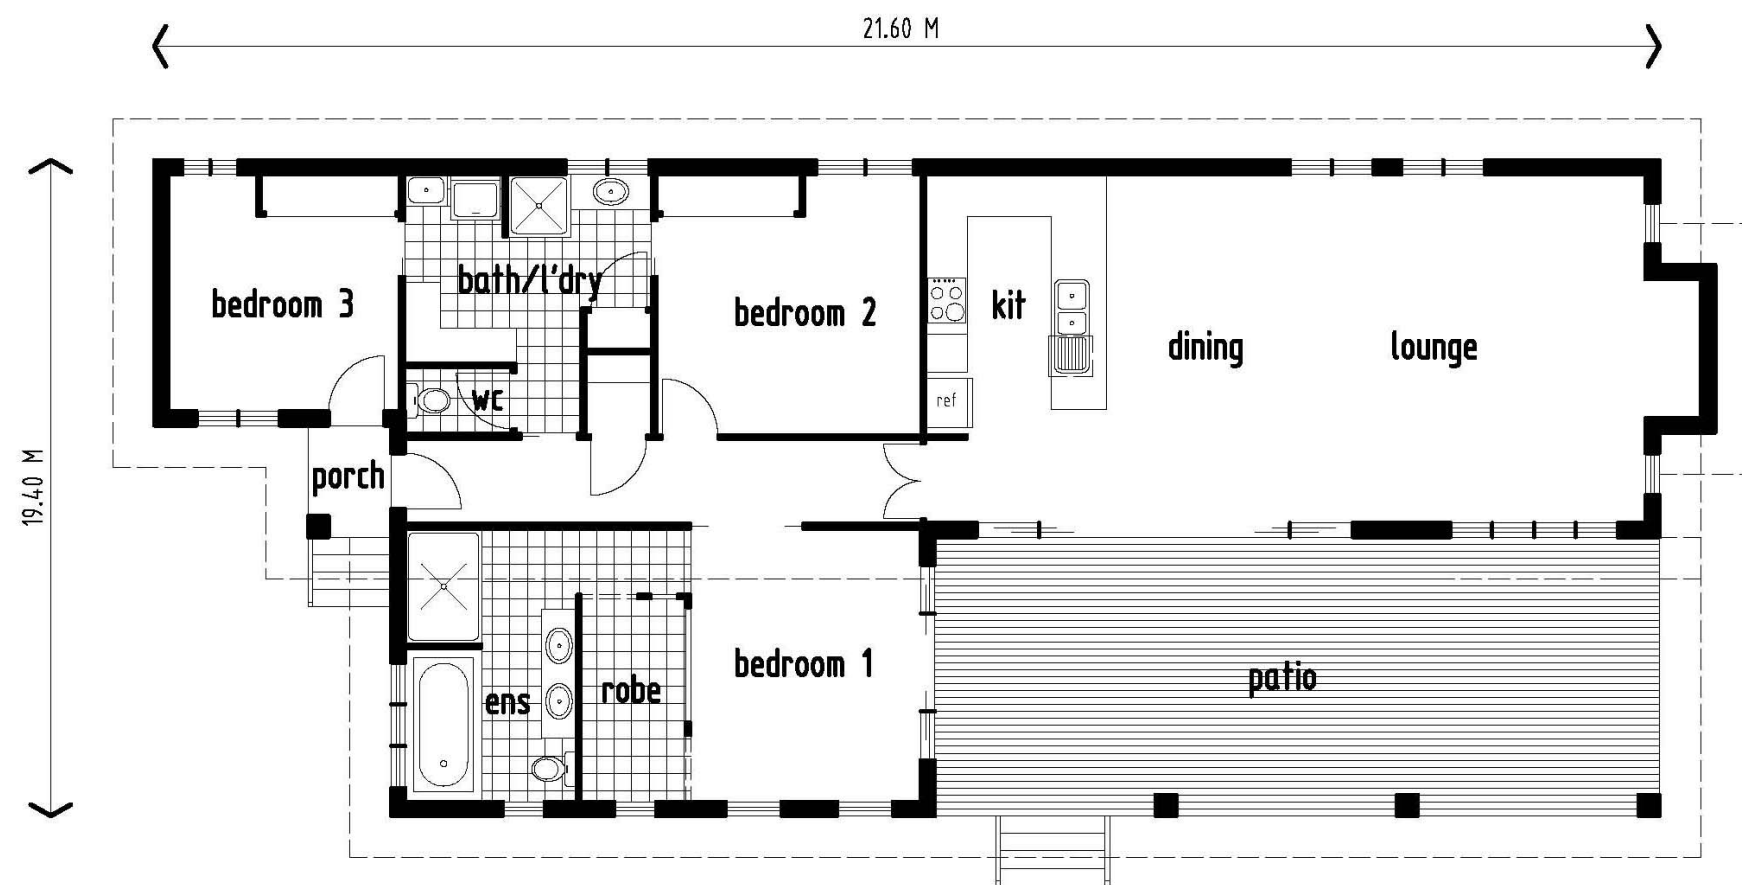

# Beach Design

(Total Relaxation)

LIVING AREA = 144.32 M <sup>2</sup>
PATIO AREA = 41.60 M <sup>2</sup>
PORCH AREA = 1.92 M <sup>2</sup>
<b>TOTAL AREA = 187.84 M<sup>2</sup></b>

COPYRIGHT ©