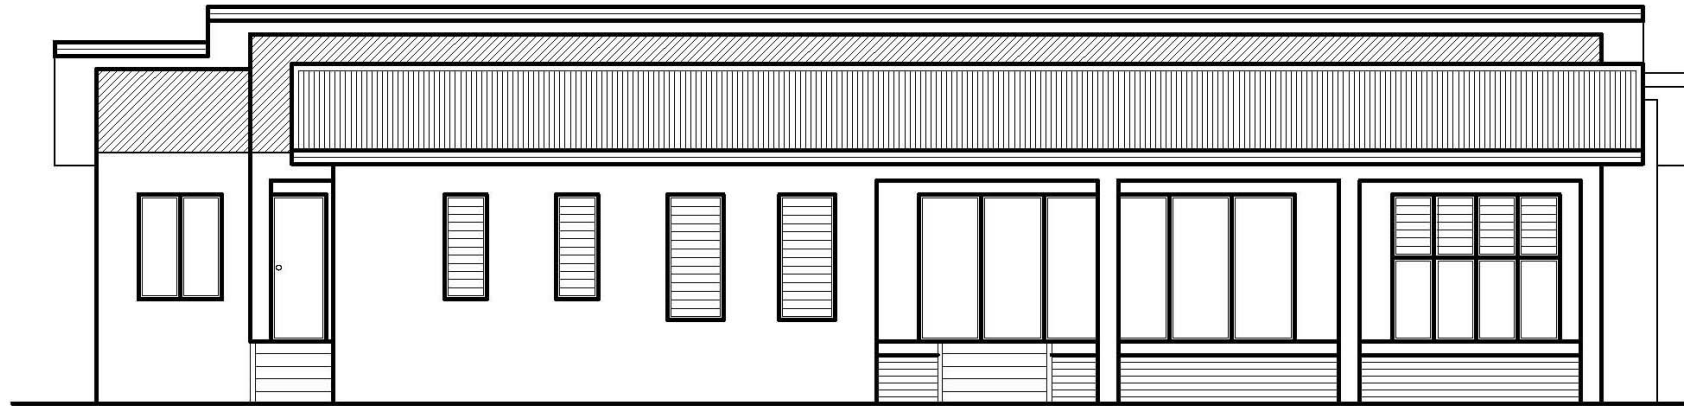

# Beach Design

(Total Relaxation)

LIVING AREA = 144.32 M <sup>2</sup>
PATIO AREA = 41.60 M <sup>2</sup>
PORCH AREA = 1.92 M <sup>2</sup>
<b>TOTAL AREA = 187.84 M<sup>2</sup></b>

COPYRIGHT ©