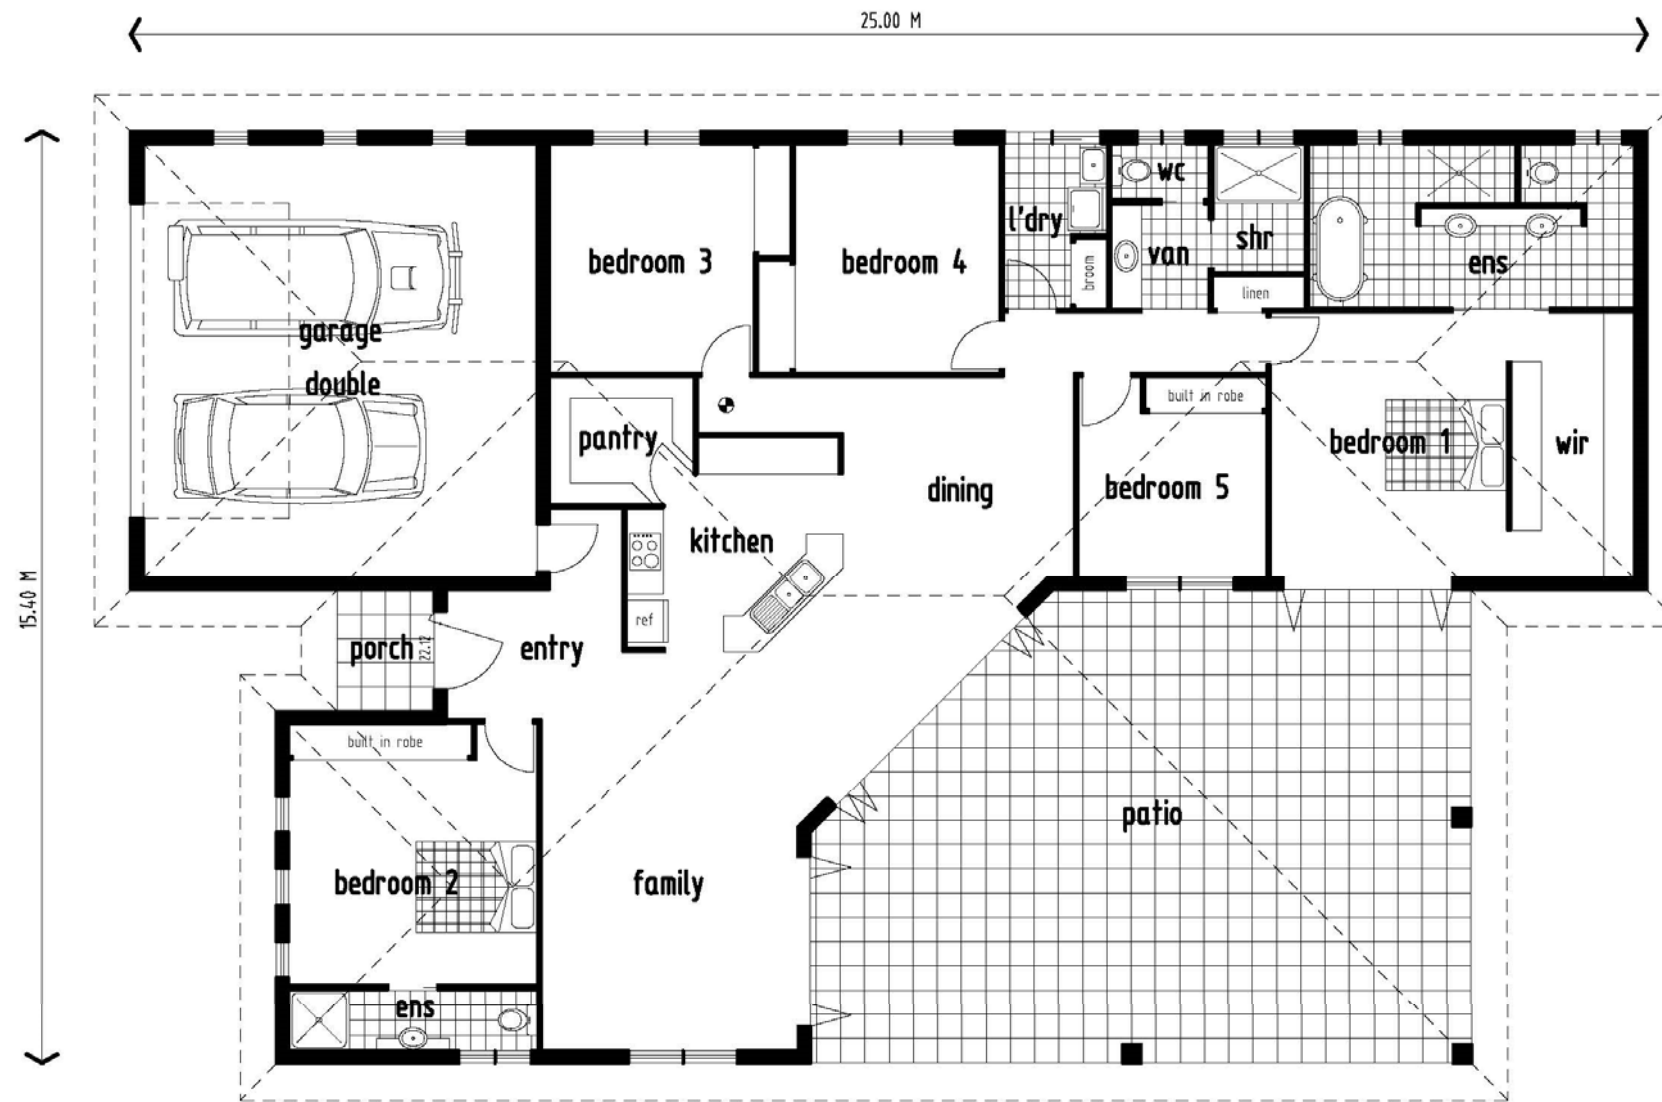

Nautilus Design

LIVING AREA = 210.86 M ²
GARAGE AREA = 50.58 M ²
PATIO AREA = 77.02 M ²
PORCH AREA = 3.20 M ²
TOTAL AREA = 341.66 M²

1611-28

COPYRIGHT ©