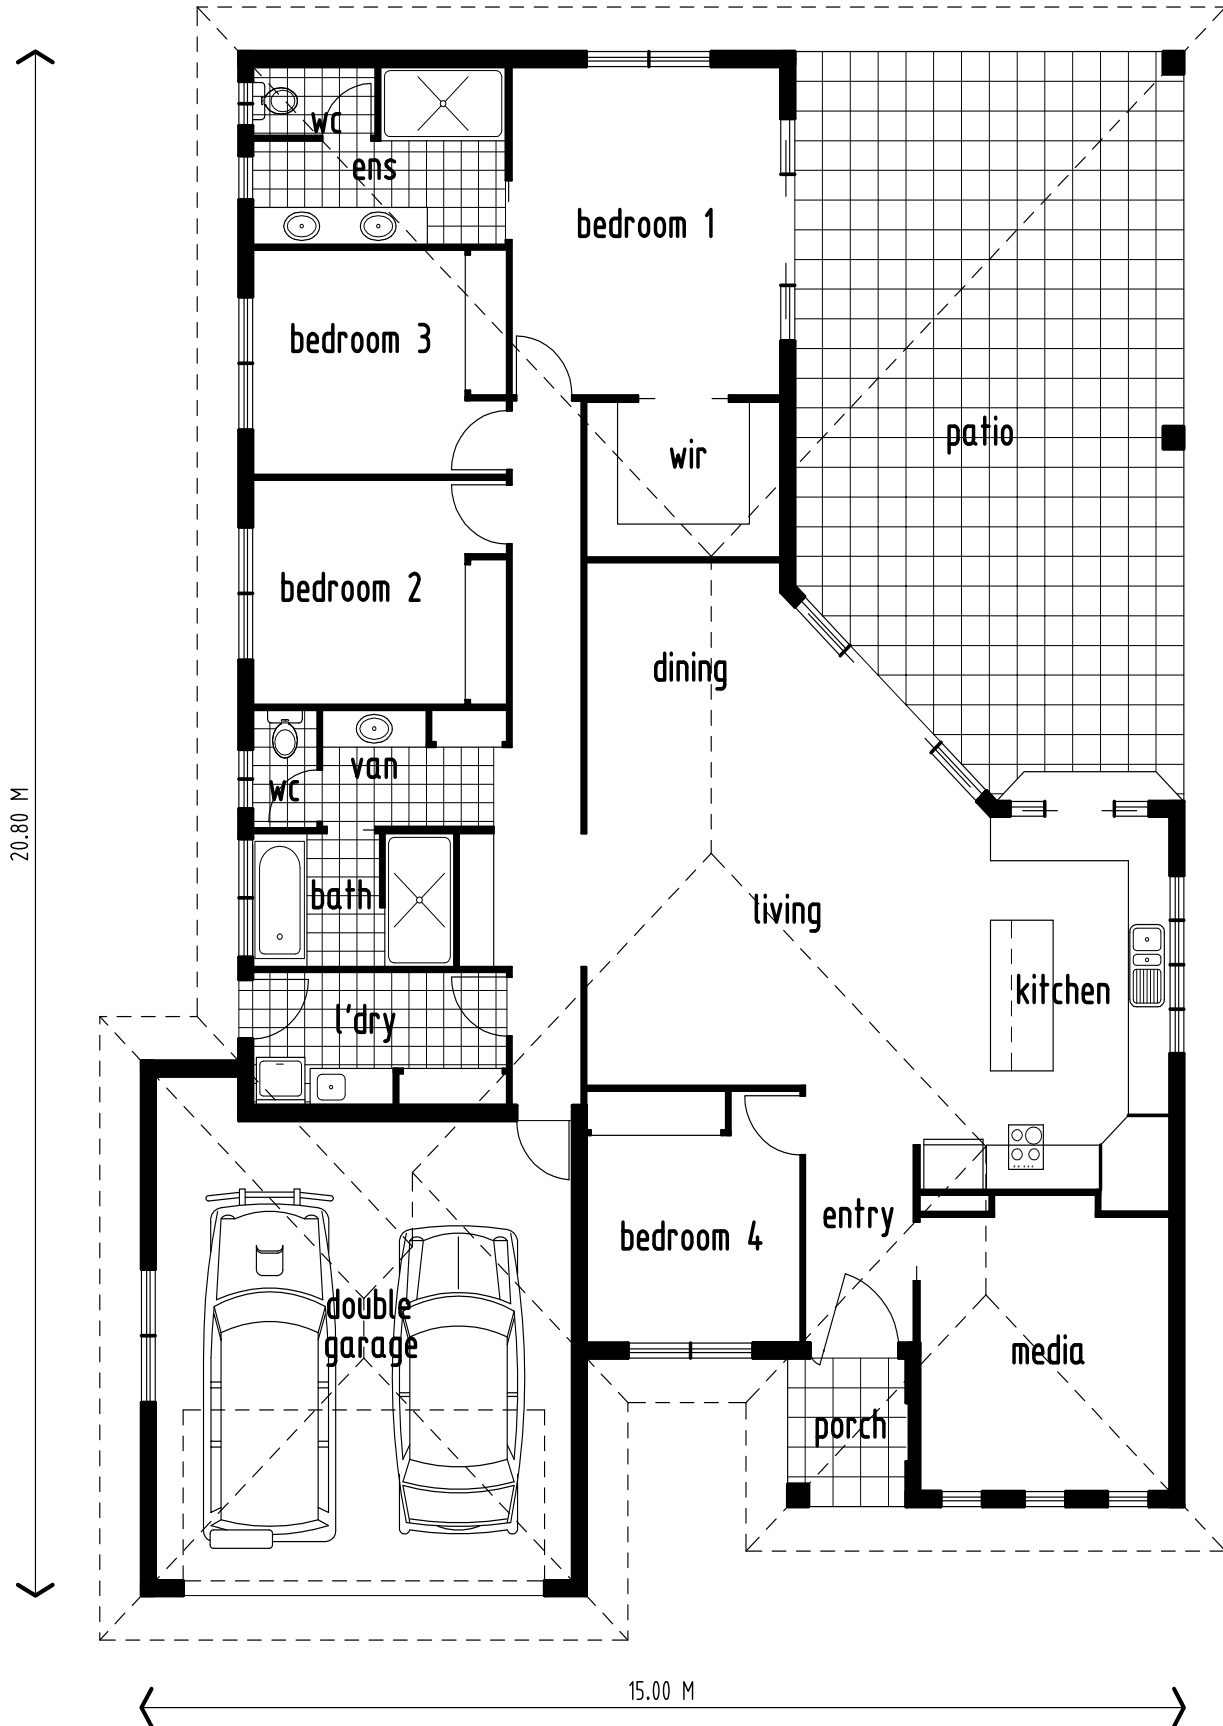

Jackson Design

LIVING AREA = 179.65 M ²
GARAGE AREA = 41.44 M ²
PATIO AREA = 52.35 M ²
PORCH AREA = 3.40 M ²
TOTAL AREA = 276.84 M²

COPYRIGHT ©