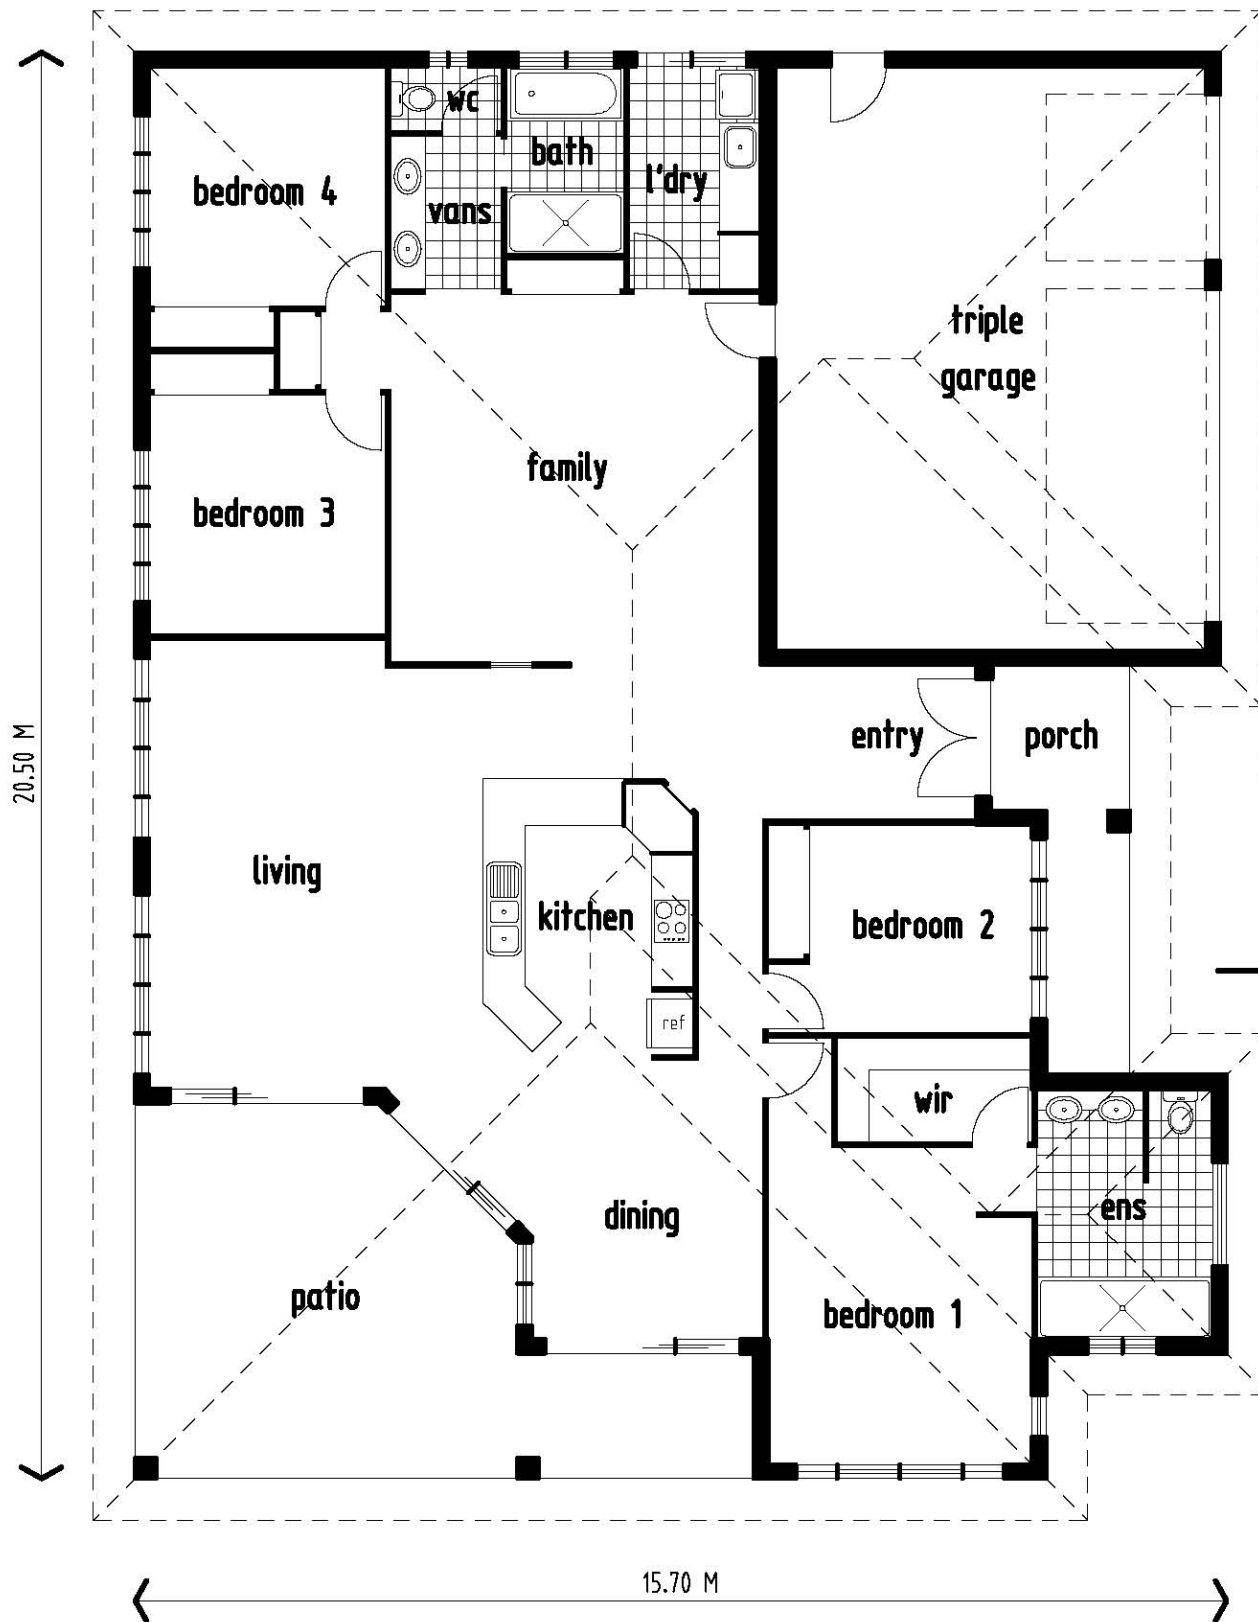

Izzie Design

LIVING AREA = 209.75 M ²
GARAGE AREA = 55.70 M ²
PATIO AREA = 33.82 M ²
PORCH AREA = 8.76 M ²
TOTAL AREA = 308.03 M²

COPYRIGHT ©