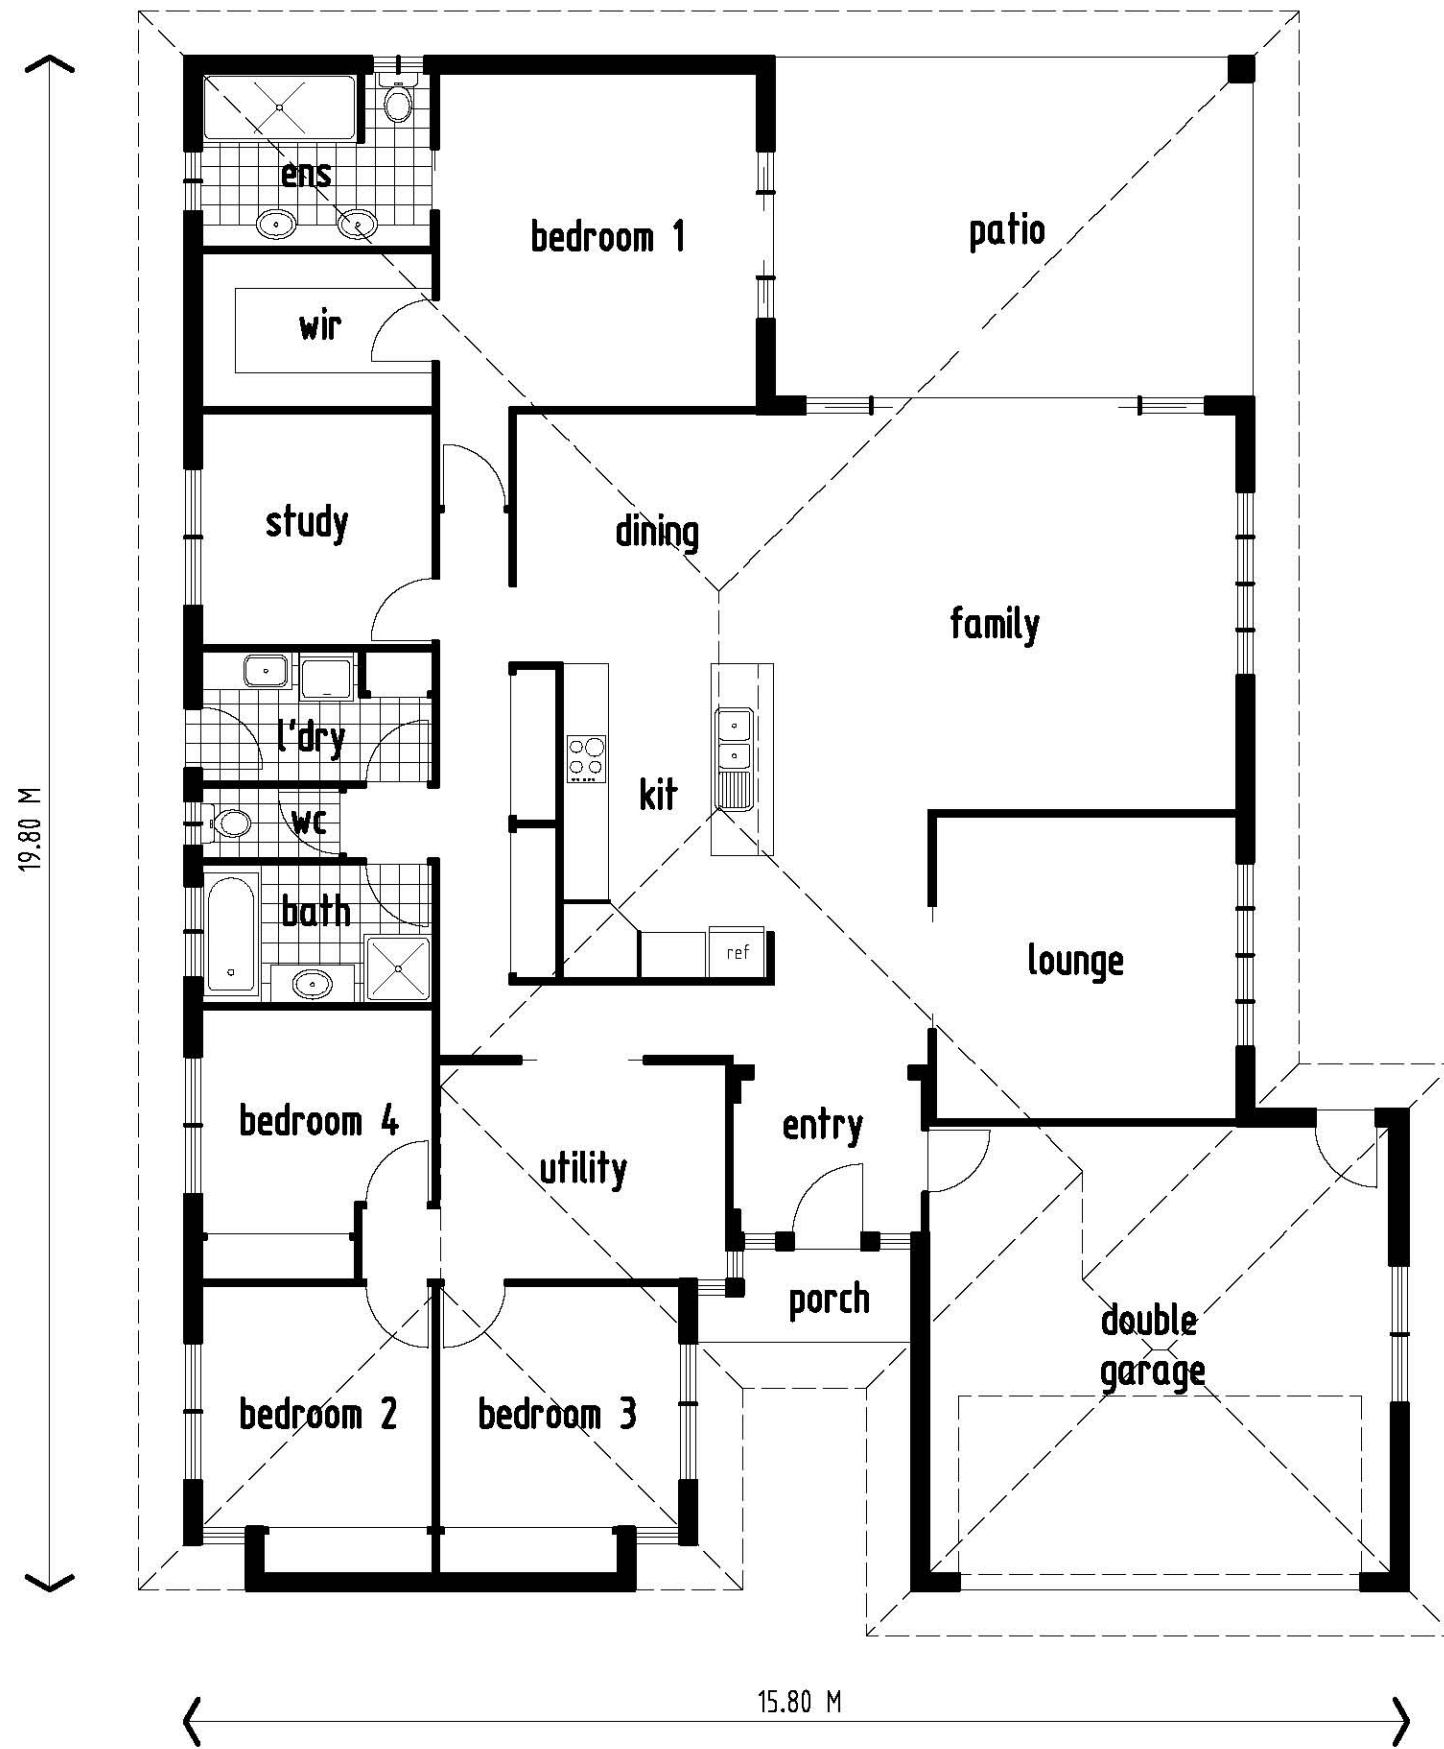

Humphrey Design 275

(Peaceful Home)

LIVING AREA = 206.86 M ²
GARAGE AREA = 38.48 M ²
PATIO AREA = 27.28 M ²
PORCH AREA = 3.00 M ²
TOTAL AREA = 275.62 M²

COPYRIGHT ©