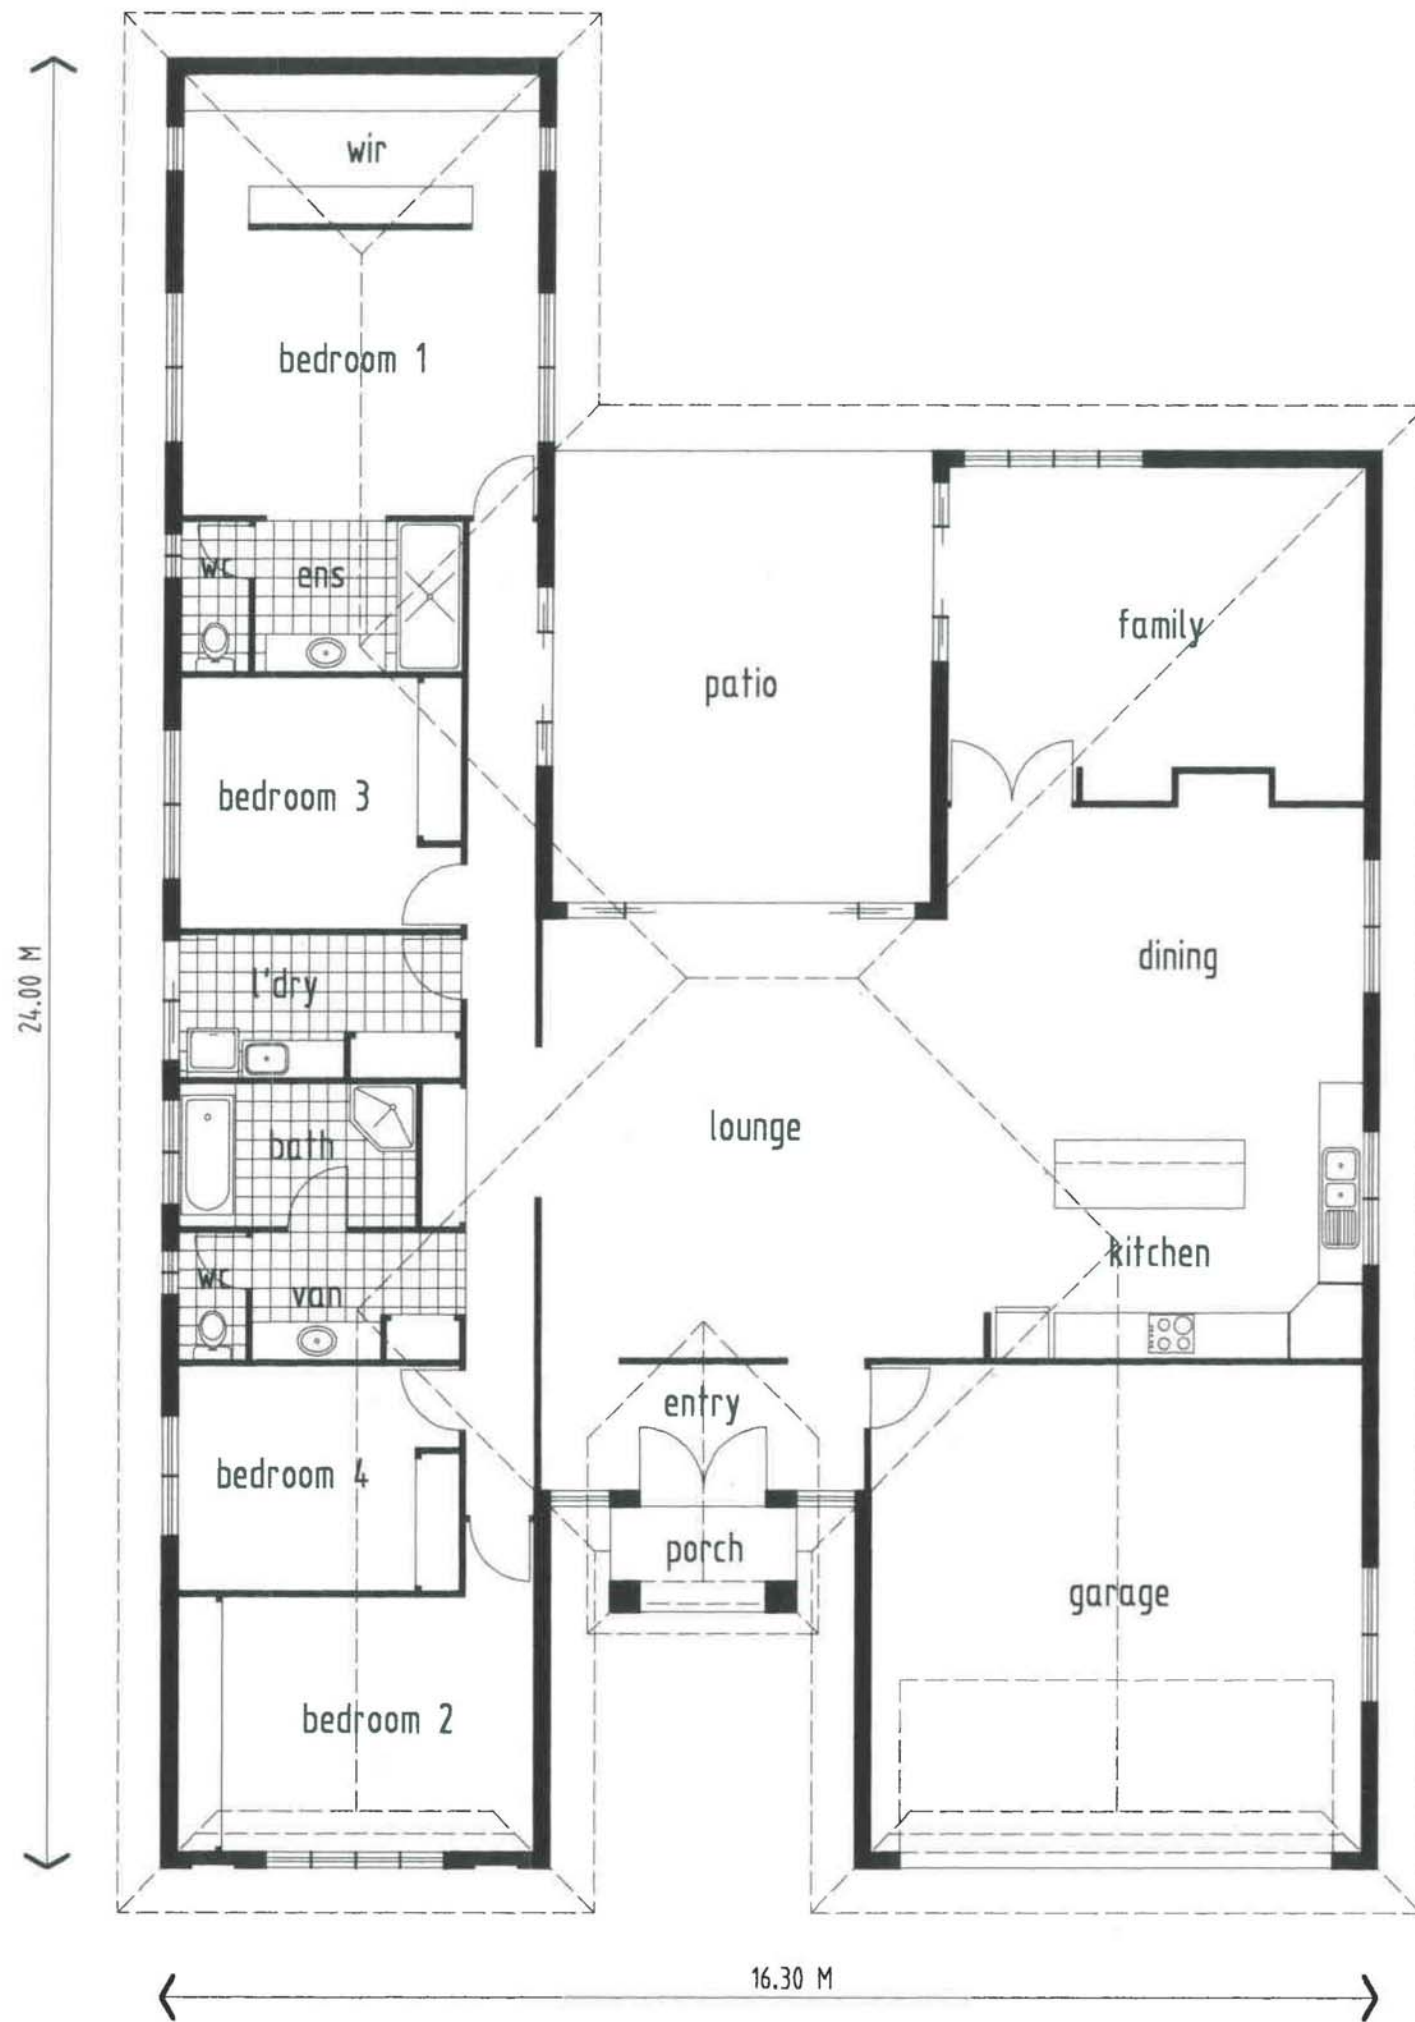

Harrison Design

LIVING AREA	= 236.68 M ²
GARAGE AREA	= 46.52 M ²
PATIO AREA	= 30.60 M ²
PORCH AREA	= 3.50 M ²
TOTAL AREA	= 317.30 M²