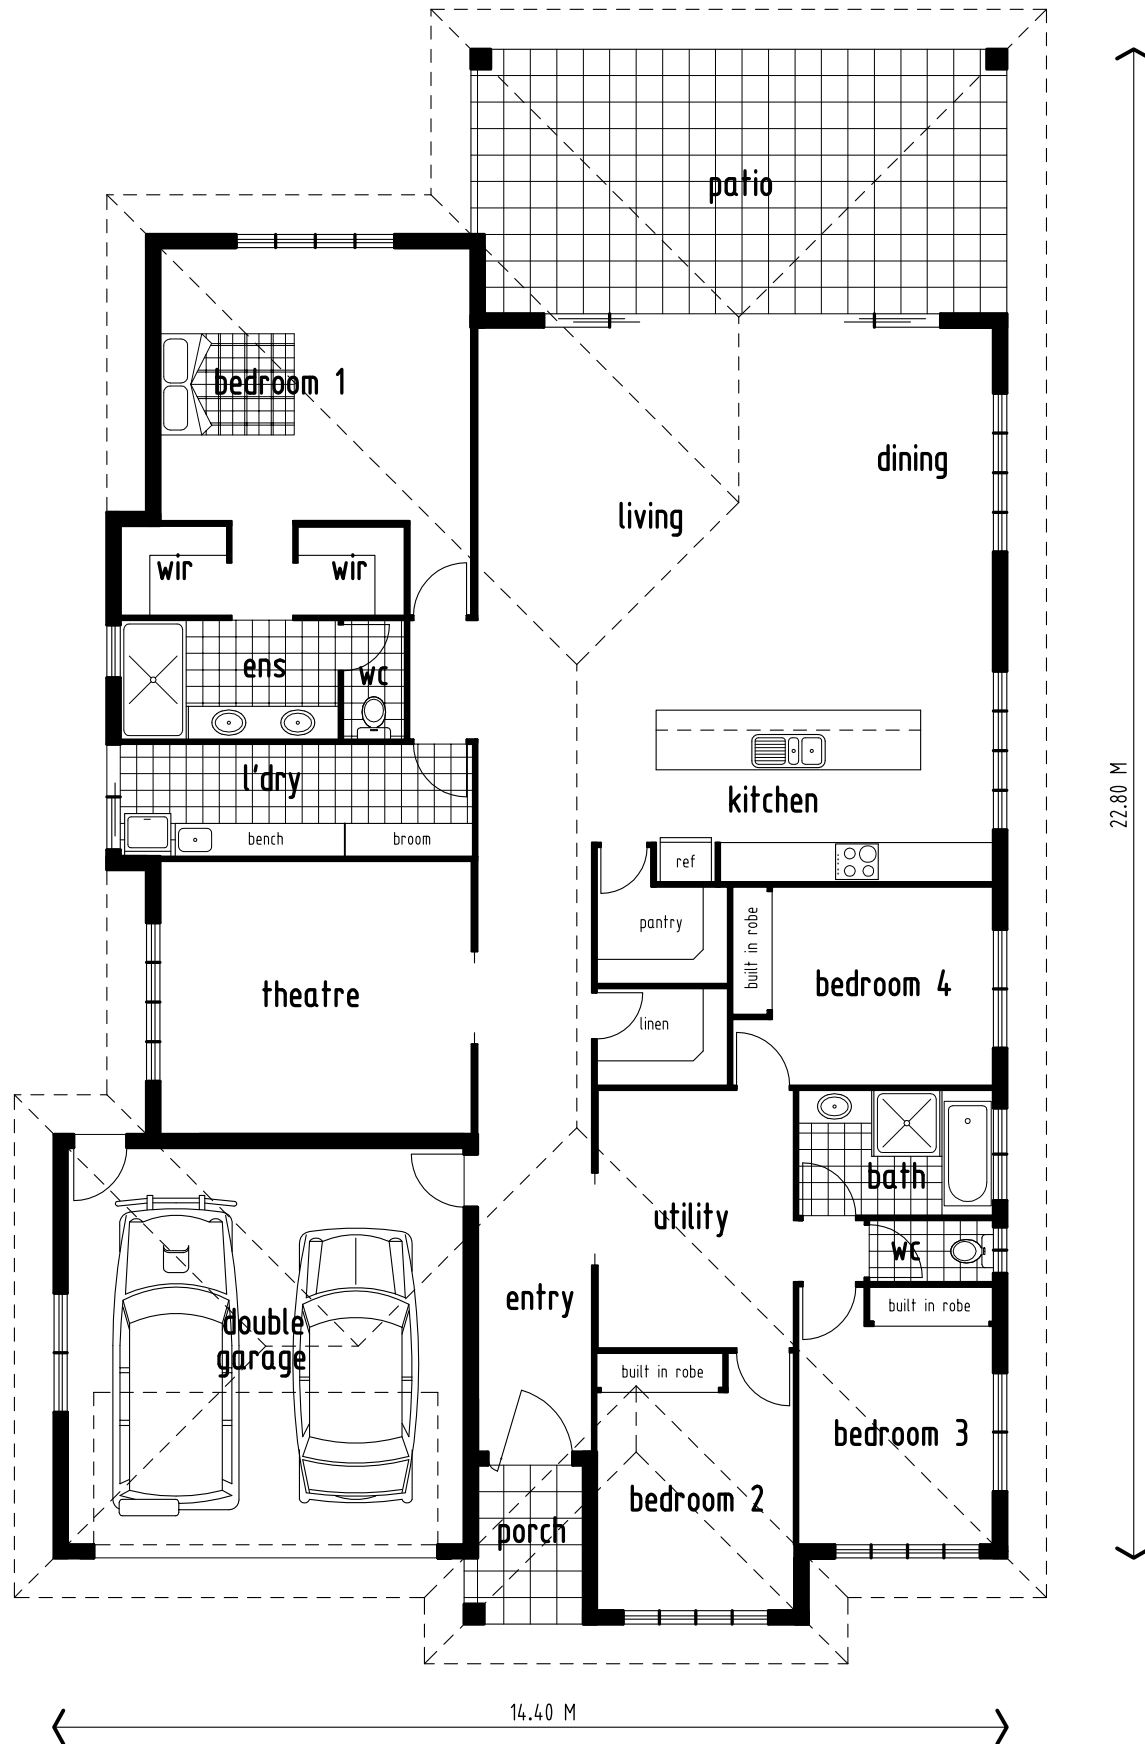

Chad Design

LIVING AREA	= 224.88 M ²
GARAGE AREA	= 39.00 M ²
PATIO AREA	= 32.16 M ²
PORCH AREA	= 4.04 M ²
TOTAL AREA	= 300.08 M²

COPYRIGHT ©