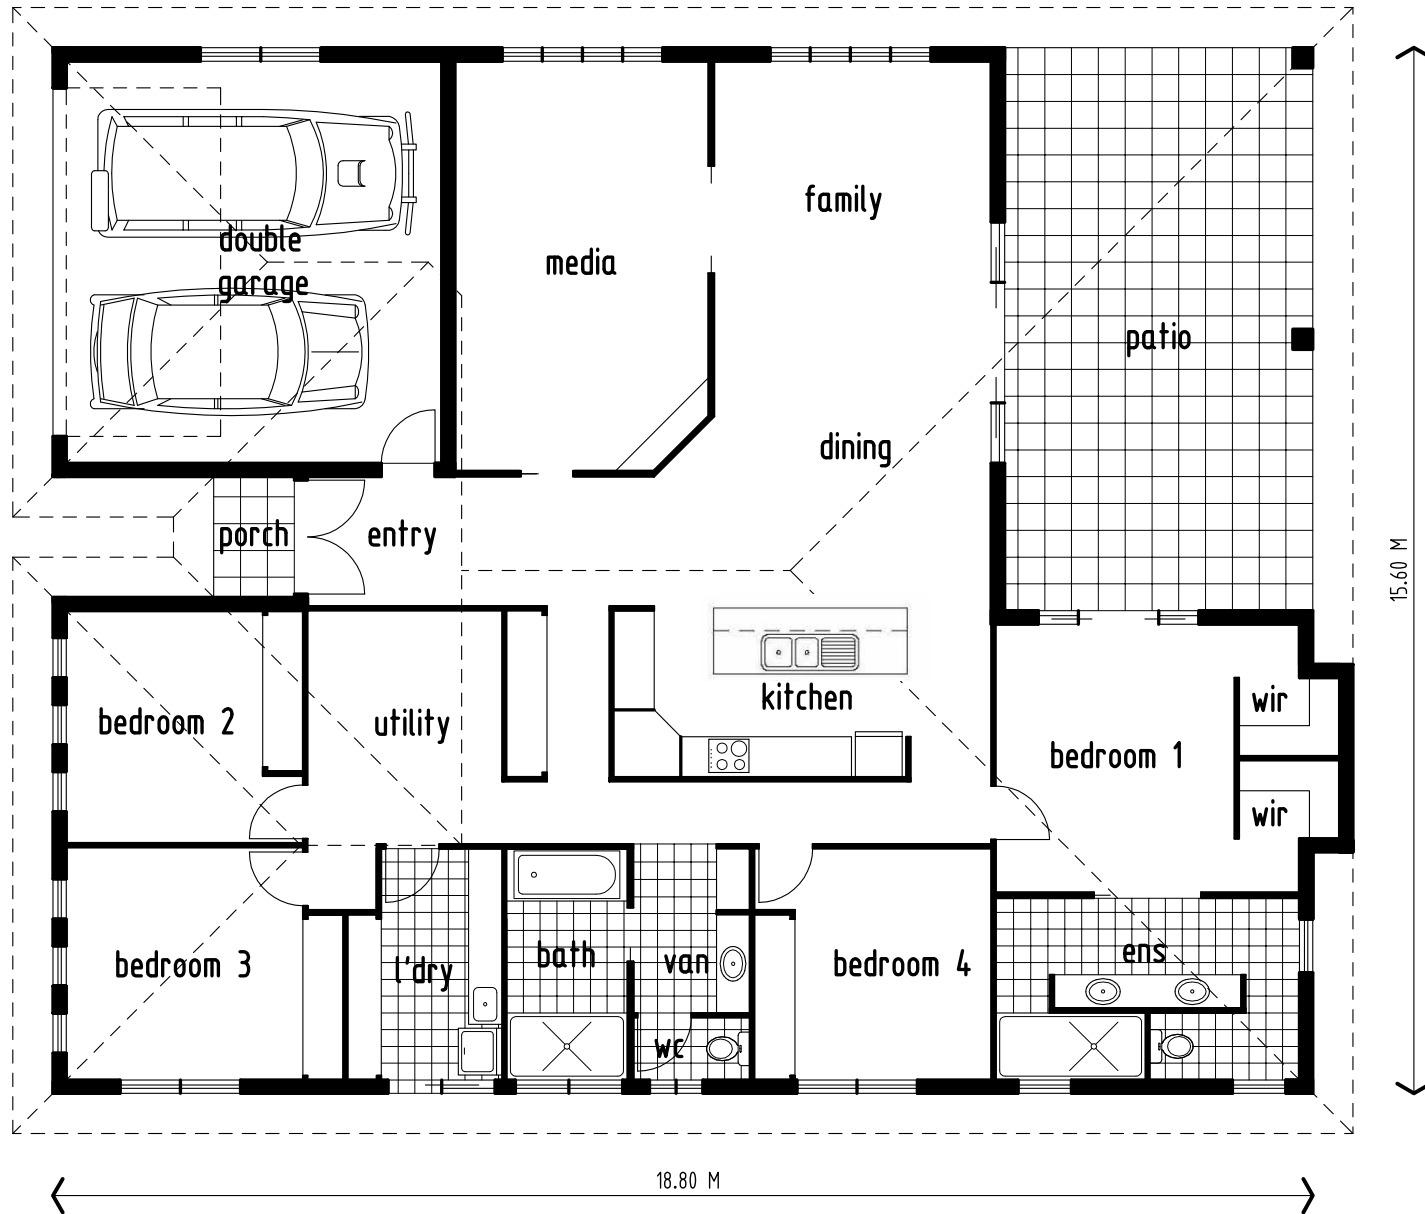

Ascot Design

LIVING AREA = 213.04 M ²
GARAGE AREA = 36.80 M ²
PATIO AREA = 38.64 M ²
PORCH AREA = 2.16 M ²
TOTAL AREA = 290.64 M²

COPYRIGHT ©